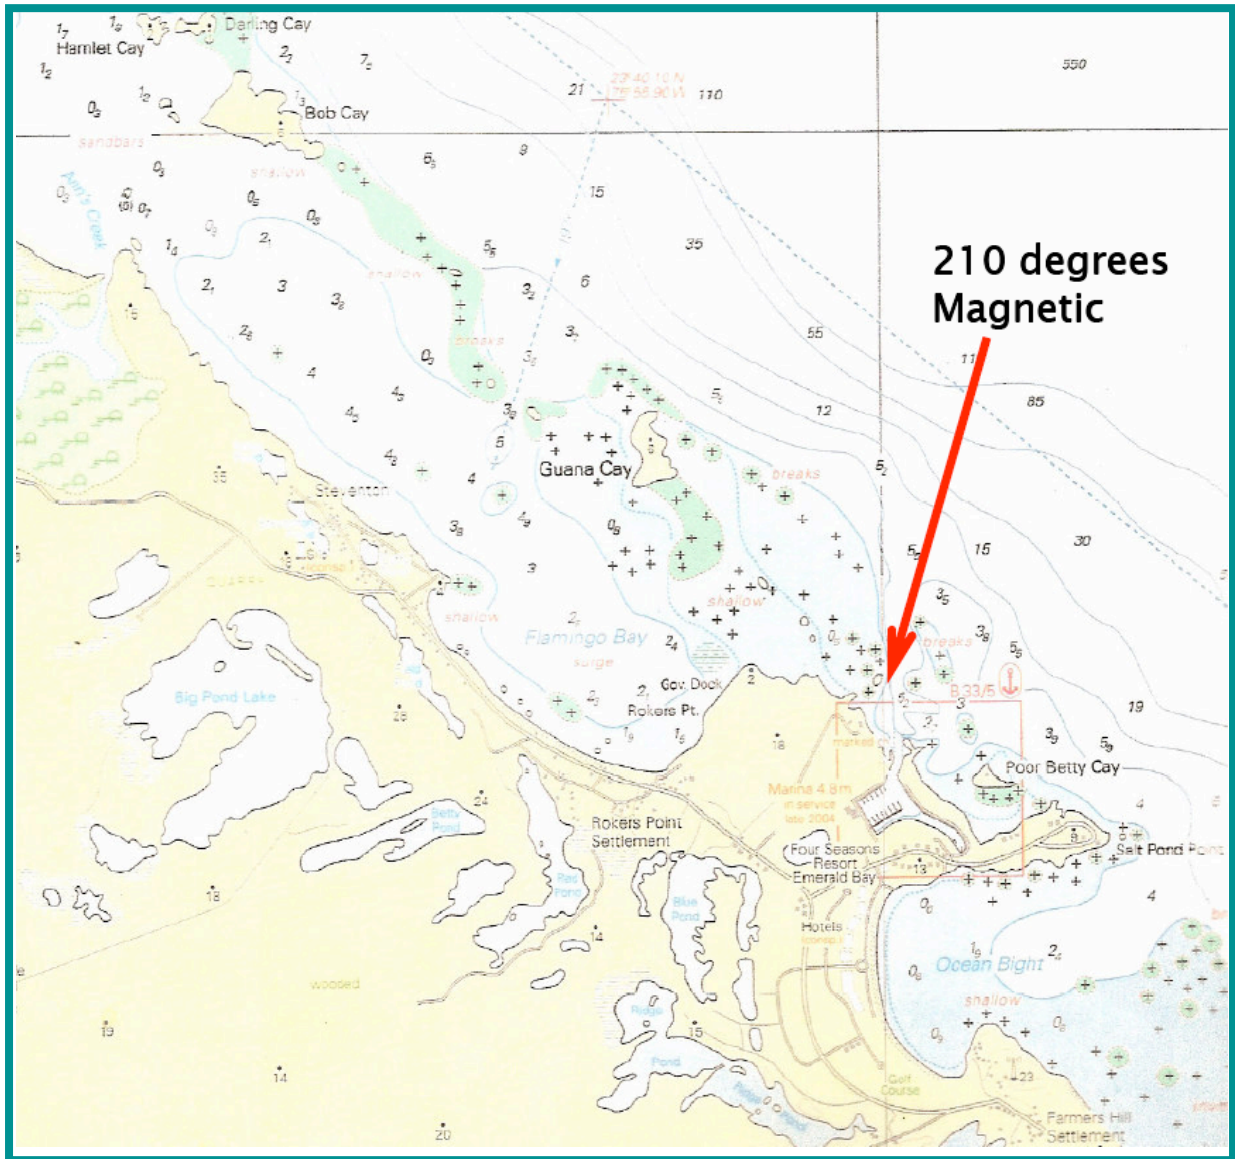

# THE MARINA AT EMERALD BAY

GREAT EXUMA, BAHAMAS

## Marina Entrance Directions

**Channel marker # 2 is 23.38.118 N 075.54.928W**

This information is based on course to outer two channel markers